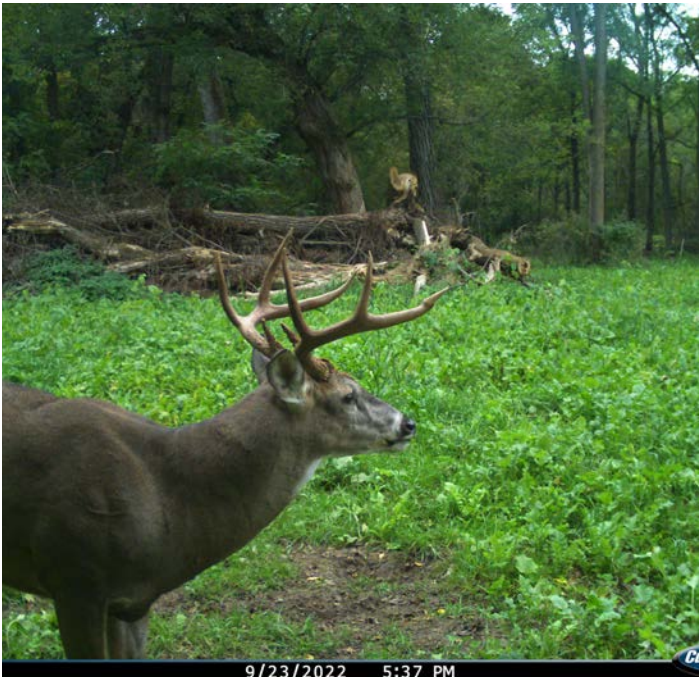

9/23/2022 5:37 PM

Cu