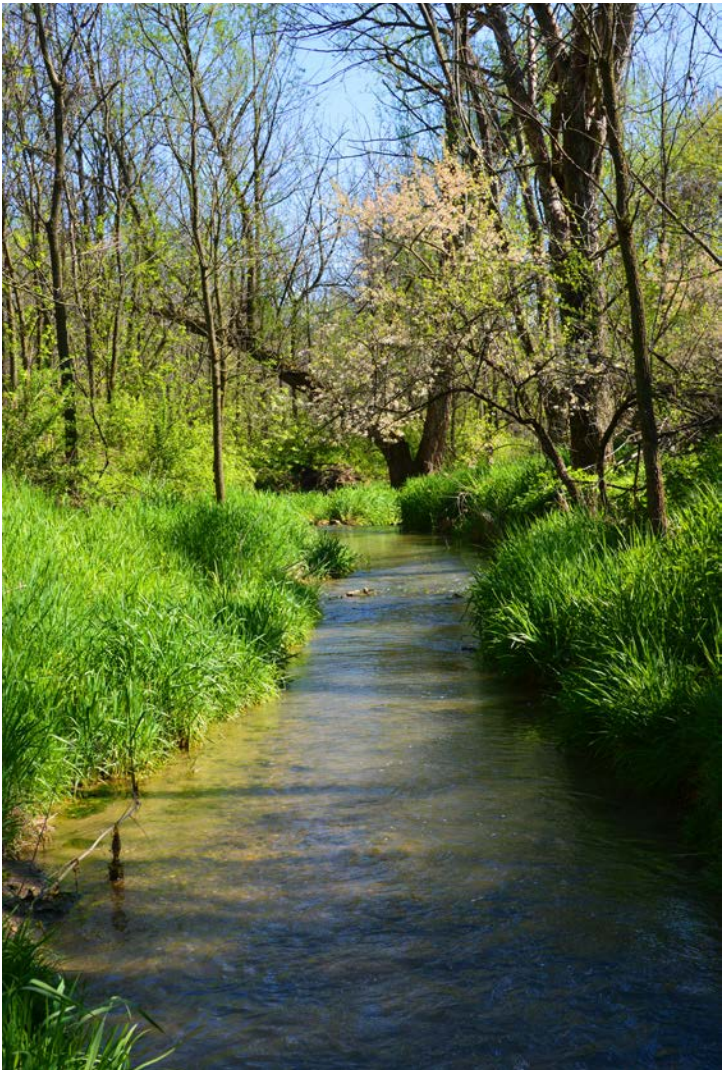

BIG BUCK HAVEN

This beautiful property has been respectfully and responsibly managed, making it a safe haven for all wildlife. This is truly a piece of Heaven on Earth. Bucks and Does make this their home year round, and have been selectively harvested to improve big buck genetics. A mature age class of a deer exists and has made for some intense, action packed hunts in this low pressure environment. The owners have enjoyed daytime deer movement throughout the hunting seasons, providing ample opportunities for deer interaction. This property has held some true giants in the whitetail world. 200" potential is a dream for some, but has been a reality with this property!

The trails have been well maintained, providing access throughout the property.

There are multiple springs originating from this property as well as multiple creeks entering from adjacent properties. These cold spring fed creeks flow the length of the land and currently run year round.

A large addition to the existing shed with living quarters was recently built and is waiting to be finished to fit your needs.

This is a quiet and peaceful setting surrounded by true beauty.

The above statement was written by the current owner of the property, but no liability for accuracy, errors or omissions is assumed by Murray Wise Associates LLC.