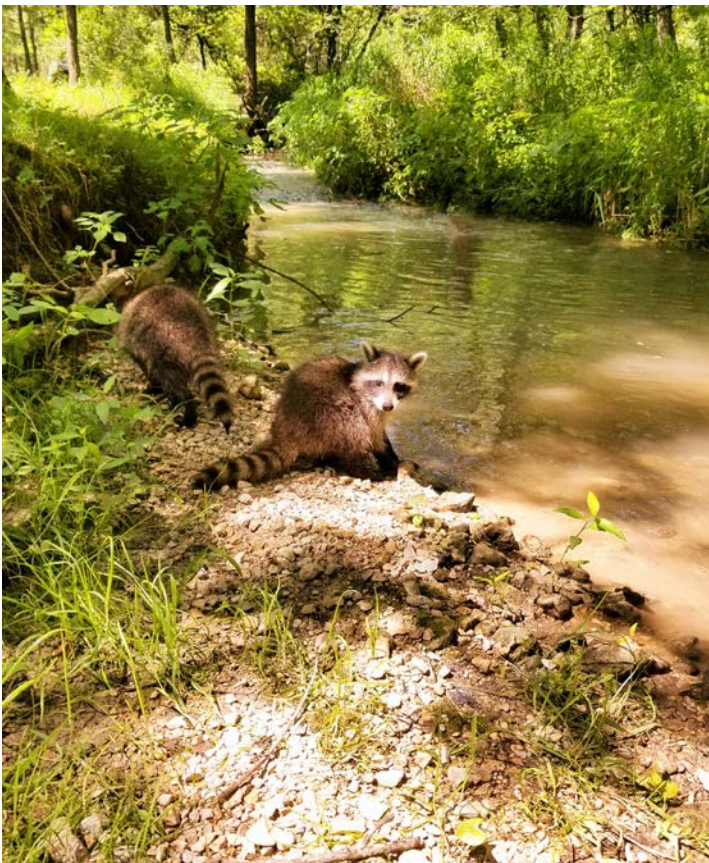

BIG BUCK HAVEN

This beautiful property has been respectfully and responsibly managed, making it a safe haven for all wildlife. This is truly a piece of Heaven on Earth. Bucks and Does make this their home year round, and have been selectively harvested to improve big buck genetics. A mature age class of a deer exists and has made for some intense, action packed hunts in this low pressure environment. The owners have enjoyed daytime deer movement throughout the hunting seasons, providing ample opportunities for deer interaction. This property has held some true giants in the whitetail world. 200" potential is a dream for some, but has been a reality with this property!

The trails have been well maintained, providing access throughout the property.

There are multiple springs originating from this property as well as multiple creeks entering from adjacent properties. These cold spring fed creeks flow the length of the land and currently run year round.

There are multiple sources for foraging, and living a self sustaining lifestyle. This includes nut varieties (walnut, acorn, butternut), mushroom varieties (morel, oyster, chicken of the woods, hen of the woods, pheasants back, puffballs), black raspberries, mulberries, gooseberries, wild plums, wild grapes, apple trees, and maple trees for collecting sap.

A large addition to the existing shed with living quarters was recently built and is waiting to be finished to fit your needs.

This is a quiet and peaceful setting surrounded by true beauty.

The above statement was written by the current owner of the property, but no liability for accuracy, errors or omissions is assumed by Murray Wise Associates LLC.