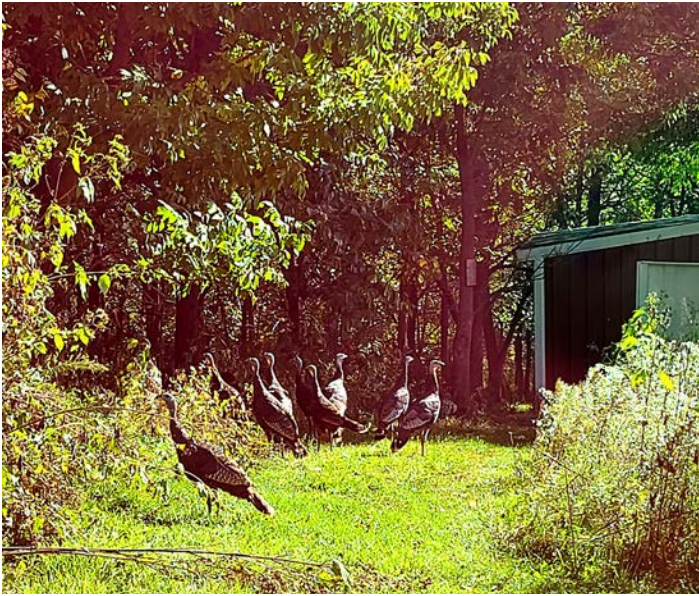

12/10/2022 7:21 AM

Cuddle back