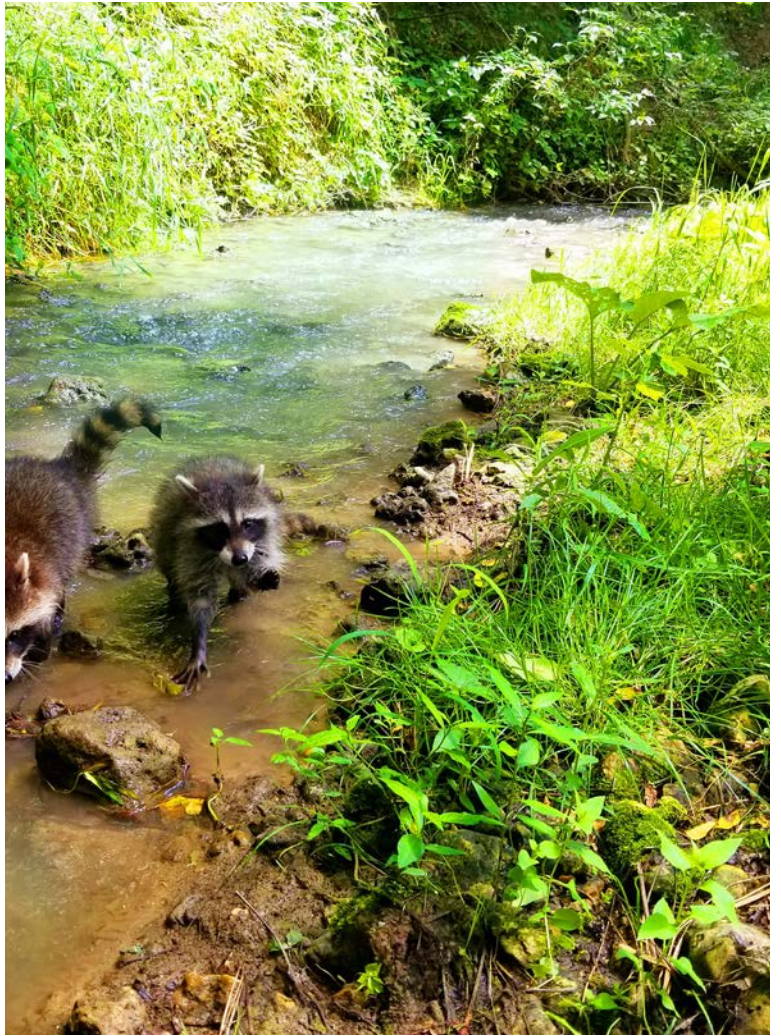

BIG BUCK HAVEN

This beautiful property has been respectfully and responsibly managed, making it a safe haven for all wildlife. This is truly a piece of Heaven on Earth. Bucks and Does make this their home year round, and have been selectively harvested to improve big buck genetics. A mature age class of a deer exists and has made for some intense, action packed hunts in this low pressure environment. The owners have enjoyed daytime deer movement throughout the hunting seasons, providing ample opportunities for deer interaction. This property has held some true giants in the whitetail world. 200" potential is a dream for some, but has been a reality with this property!

The trails have been well maintained, providing access throughout the property.

There are multiple springs originating from this property as well as multiple creeks entering from adjacent properties. These cold spring fed creeks flow the length of the land and currently run year round.

There are multiple sources for foraging, and living a self sustaining lifestyle. This includes nut varieties (walnut, acorn, butternut), mushroom varieties (morel, oyster, chicken of the woods, hen of the woods, pheasants back, puffballs), black raspberries, mulberries, gooseberries, wild plums, wild grapes, apple trees, and maple trees for collecting sap.

A large addition to the existing shed with living quarters was recently built and is waiting to be finished to fit your needs.

This is a quiet and peaceful setting surrounded by true beauty.

The above statement was written by the current owner of the property, but no liability for accuracy, errors or omissions is assumed by Murray Wise Associates LLC.